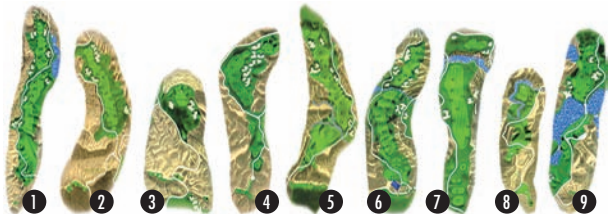

10	11	12	13	14	15	16	17	18	In	Tot	Hdcp	Net
472	215	560	350	444	125	393	562	307	3428	6939		
446	195	544	341	370	116	377	527	295	3209	6309		
367	166	490	301	367	115	346	511	278	2939	5798		
2	6	8	14	4	8	10	6	2				
4	3	5	4	4	3	4	5	4	36	72		
14	8	4	8	6	6	10	2	2				
271	152	471	301	282	112	278	483	278	2628	5064		
216	70	421	224	197	98	231	384	167	2008	4101		

**GOLF CLUB**

Mesquite, Nevada

HOLE	1	2	3	4	5	6	7	8	9	Out
○ Challenger	579	445	227	383	490	447	302	248	390	3511
● Champions	504	429	175	307	469	415	281	217	303	3100
● Masters	467	385	175	279	453	414	263	152	271	2859
Men's Handicap	9	1	7	5	3	1	5	5	7	
PAR	5	4	3	4	5	4	4	3	4	36
Ladies Handicap	5	5	5	7	3	1	9	7	1	
● Signature	457	234	175	202	363	381	263	127	236	2436
● Classics	396	213	79	202	327	365	221	8	209	2093

DATE: \_\_\_\_\_  
 SCORER: \_\_\_\_\_  
 ATTEST: \_\_\_\_\_

GOLF CLUB  
 USGA RULES GOVERN ALL PLAY

EXCEPT WHERE LOCAL RULES PREVAIL

- Play a realistic set of tees for your ability. Please refer to chart below.
- ENVIRONMENTALLY PROTECTED AREA defined by green/red stakes.
- Ball retrievers are not provided, as you are not allowed to enter green/red staked desert areas.
- Balls that have entered the desert areas will be entitled to a two club-length relief at point of entry, penalty of one stroke.
- CAUTION: Steep grades, please observe the cart directional signage.
- 90° Rule. DO NOT drive in desert transition areas.
- All food and beverage items MUST be purchased from clubhouse. NO coolers or alcohol may be brought onto property.
- Cooperate with course ambassador or forfeit your round.
- Distances on sprinkler heads are marked to center of green.
- There is a comfort station located at the tee of holes 6 and 15.
- Please repair ball marks, fill divots and rake bunkers.
- Dress Code: Proper golf attire is required-collared shirts, slacks or shorts of mid-thigh length. No jeans or denim of any kind or color, no t-shirts or tank tops. METAL GOLF SPIKES ARE PROHIBITED.